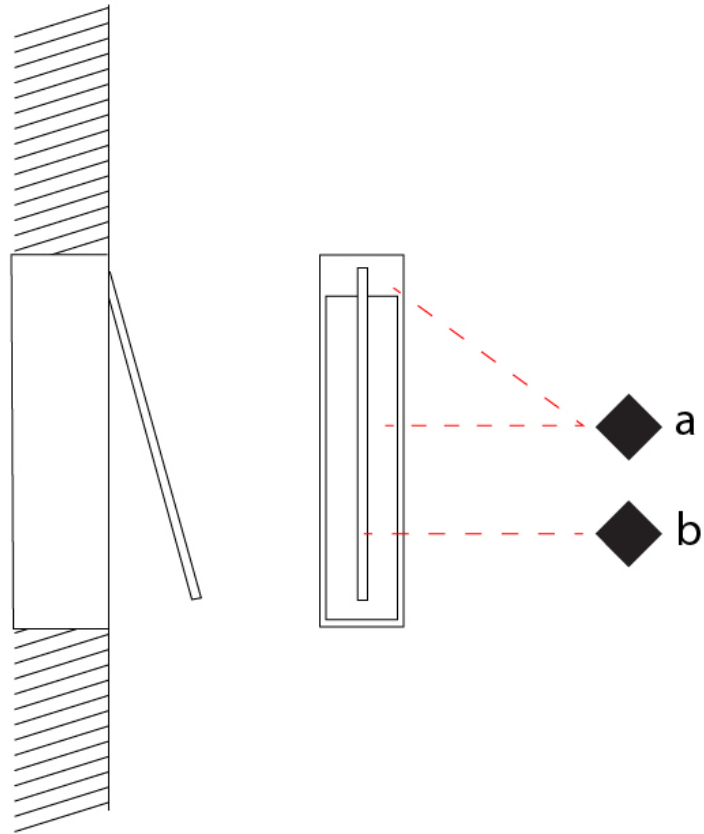

SPILO 1 ROD RECESSED

D46009-

PROJECT _____

TYPE _____

SPECIFIER _____

QUANTITY _____

DATE _____

D