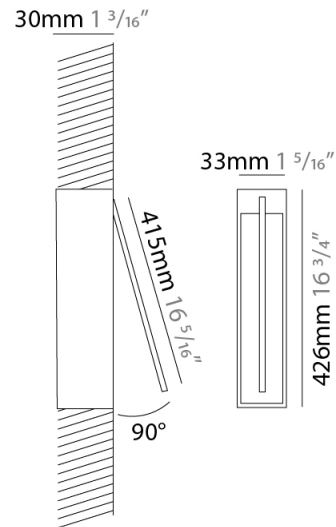

PROJECT	
TYPE	
SPECIFIER	
QUANTITY	
DATE	

SPILLO 1 ROD RECESSED

D46006- -

base number   Color   Finish
                         Temperature   Options

1. To build a product code in our configurator select the specify button on the base model # product page
2. To build a manual product code on this datasheet choose from the options listed below in blue font and add the suffix to the base model #

GENERAL

Series: Spillo
Subseries: Spillo 1 Rod
Brand: Icone
Division: Design
Mounting Type: Recessed
Mounting Location: Wall
Subcategory: Ambient

PHYSICAL

Shape: Rectangle
Width (mm): 33
Width (in): 1 ⁵/₁₆
Height (mm): 426
Height (in): 16 ³/₄
Min. Recessing Depth (mm): 30
Min. Recessing Depth (in): 1 ³/₁₆
Light Distribution: Adjustable
[Fixture Finish: WHI / BLK / CHR / BGD](#)
Fixture Material: Brass

ELECTRICAL

Lamp Type: LED
Total Output Wattage (W): 4.8
Dimming: 0-10V Dimming
Driver Included: No
Driver Location: Remote
Driver Type: Constant Voltage - 120Vac
Driver Class: Class 2
Input Voltage (V): 120
Output Voltage (V): 12
Upon Request: (Not included, see components) 0-10Vdc dimming / 277Vac

LED

[Color Temperature (°K): 2700 / 3000](#)
Nominal Lumen (lm): 440
CRI: >90 CRI
Lamp Life (hrs): 50000

OPTICAL

Adjustability: Tilt 120°

RATINGS AND CERTIFICATIONS

Certified By: Certified for North American Standards
IP rating: IP20