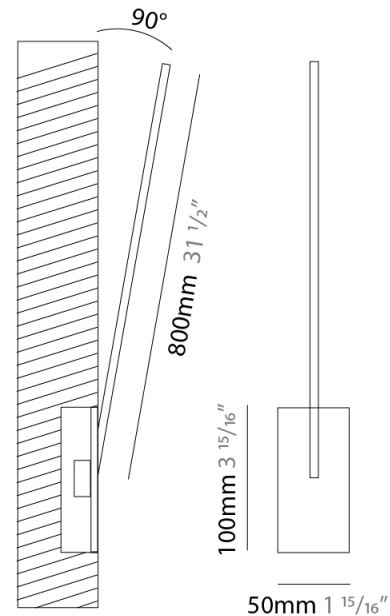

PROJECT	_____
TYPE	_____
SPECIFIER	_____
QUANTITY	_____
DATE	_____

SPILLO 1 ROD RECESSED

D46018- _____ - _____
base number   Color   Finish
                                         Temperature   Options

1. To build a product code in our configurator select the specify button on the base model # product page
2. To build a manual product code on this datasheet choose from the options listed below in blue font and add the suffix to the base model #

GENERAL

Series: Spillo
Subseries: Spillo 1 Rod
Brand: Icone
Division: Design
Mounting Type: Recessed
Mounting Location: Wall
Subcategory: Ambient

PHYSICAL

Shape: Rectangle
Width (mm): 50
Width (in): 1 ¹⁵/₁₆
Height (mm): 800
Height (in): 31 ¹/₂
Light Distribution: Adjustable
Fixture Finish: [WHI / BLK / CHR / BGD](#)
Fixture Material: Brass

ELECTRICAL

Lamp Type: LED
Total Output Wattage (W): 10.56
Dimming: 0-10V Dimming
Driver Included: No
Driver Location: Remote
Driver Type: Constant Voltage - 120Vac
Driver Class: Class 2
Input Voltage (V): 120
Output Voltage (V): 12
Upon Request: (Not included, see components) 0-10Vdc dimming / 277Vac

LED

Color Temperature (°K): [2700 / 3000](#)
Nominal Lumen (lm): 880
CRI: >90 CRI
Lamp Life (hrs): 50000

OPTICAL

Adjustability: Tilt 120°

RATINGS AND CERTIFICATIONS

Certified By: Certified for North American Standards
IP rating: IP20