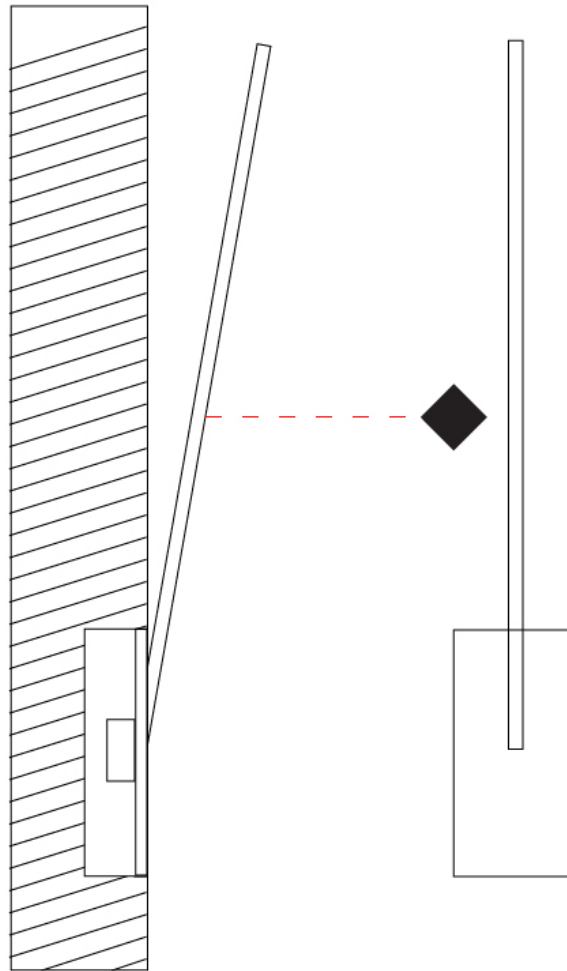

SPILLO 1 ROD RECESSED

D46016-

PROJECT

TYPE

SPECIFIER

QUANTITY

DATE

D