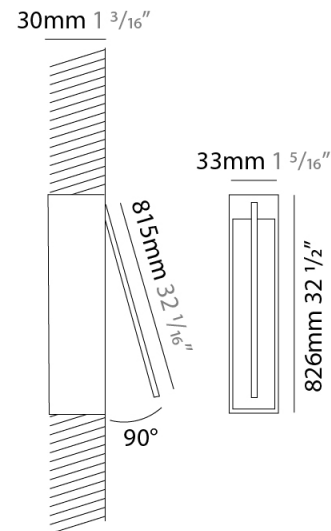

SPILLO 1 ROD RECESSED

D46009- -

base number
Color   Temperature   Finish   Options

1. To build a product code in our configurator select the specify button on the base model # product page
2. To build a manual product code on this datasheet choose from the options listed below in blue font and add the suffix to the base model #

GENERAL

Series: Spillo
Subseries: Spillo 1 Rod
Brand: Icone
Division: Design
Mounting Type: Recessed
Mounting Location: Wall
Subcategory: Ambient

PHYSICAL

Shape: Rectangle
Width (mm): 33
Width (in): 1 ⁵/₁₆
Height (mm): 826
Height (in): 32 ¹/₂
Min. Recessing Depth (mm): 30
Min. Recessing Depth (in): 1 ³/₁₆
Light Distribution: Adjustable
[Fixture Finish: WHI / BLK / CHR / BGD](#)
Fixture Material: Brass

ELECTRICAL

Lamp Type: LED
Total Output Wattage (W): 10.56
Dimming: 0-10V Dimming
Driver Included: No
Driver Location: Remote
Driver Type: Constant Voltage - 120Vac
Driver Class: Class 2
Input Voltage (V): 120
Output Voltage (V): 12
Upon Request: (Not included, see components) 0-10Vdc dimming / 277Vac

LED

[Color Temperature (°K): 2700 / 3000](#)
Nominal Lumen (lm): 880
CRI: >90 CRI
Lamp Life (hrs): 50000

OPTICAL

Adjustability: Tilt 120°

RATINGS AND CERTIFICATIONS

Certified By: Certified for North American Standards
IP rating: IP20

PROJECT
TYPE
SPECIFIER
QUANTITY
DATE